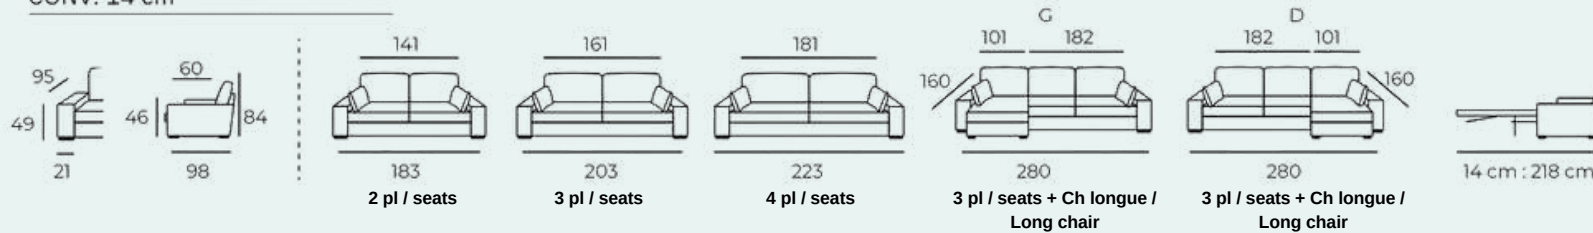

MADE IN FRANCE

GAMME
Sofa'sit

—
MODÈLE K

HOME SPIRIT
FRANCE

MODÈLE K

MADE IN FRANCE

FIXE ET CONV. 6

CONV. 14 cm