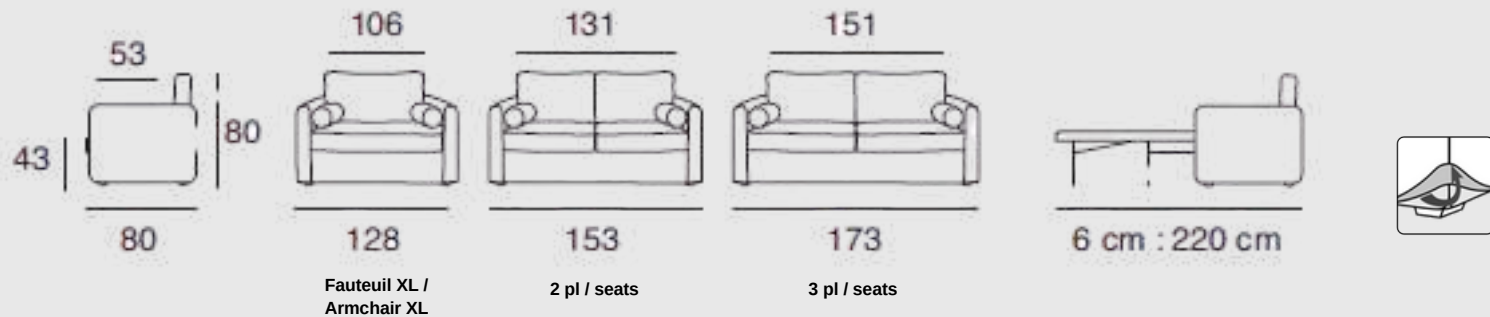

MODÈLE U

MADE IN FRANCE

Structure : Bois massif, panneaux de fibres et panneaux de particules. Structure recouverte d'une housse en foamé blanc agrafée. **Assise :** Mousse Optimum HR 35 kg /m3 + HR 26 kg / m3. **Coussins de dos :** Remplissage flocons de mousse calibrés. **Pieds :** Bois. **100% déhoussable.**

Frame: Solid wood, fiberpanels and particlepanels, topped with white foam cover. **Seat cushions:** Filled with HR foam 35 kg/m3 + HR foam 26 kg/m3. **Back cushions:** Filled with foam flakes. **Legs:** Bois. **Removable covers.**

homespirit.fr