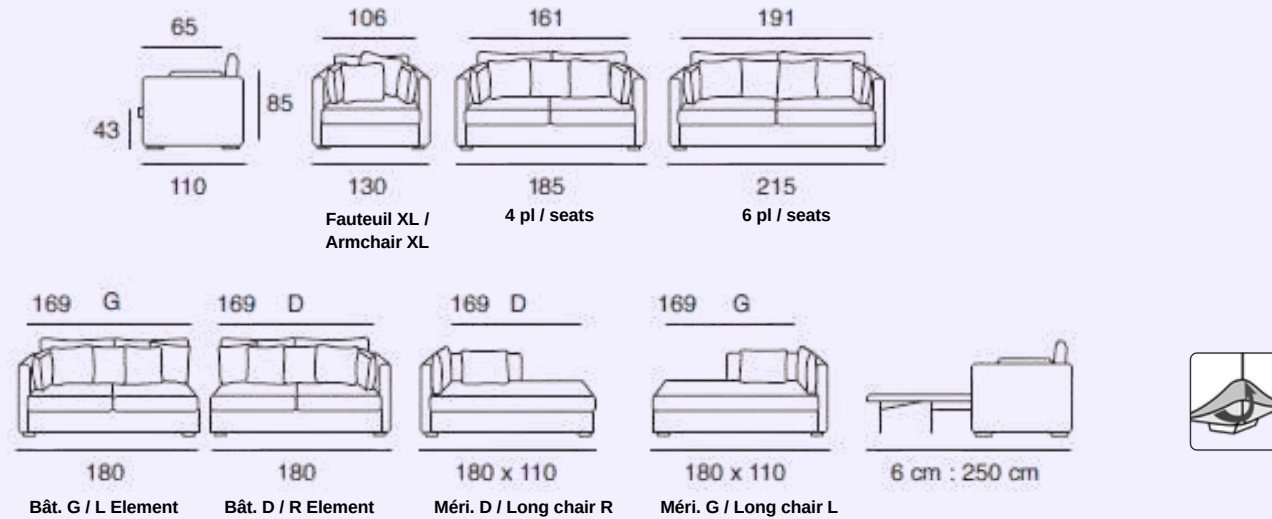

MODÈLE M

MADE IN FRANCE

Structure : Bois massif, panneaux de fibres et panneaux de particules. Structure recouverte d'une housse en foamé blanc agrafée. **Assise :** Plumtex HR 35 kg/m³ + percale remplissage plumes. **Coussins de dos :** Remplissage flocons de mousse calibrés. **Pieds :** Bois. **100% déhoussable.**

Frame: Solid wood, fiberpanels and particlepanels, topped with white foam cover. **Seat cushions:** Plumtex HR 35kg/m³ + layer of feathers. **Back cushions:** Filled with foam flakes. **Legs:** Wood. **Removable covers.**