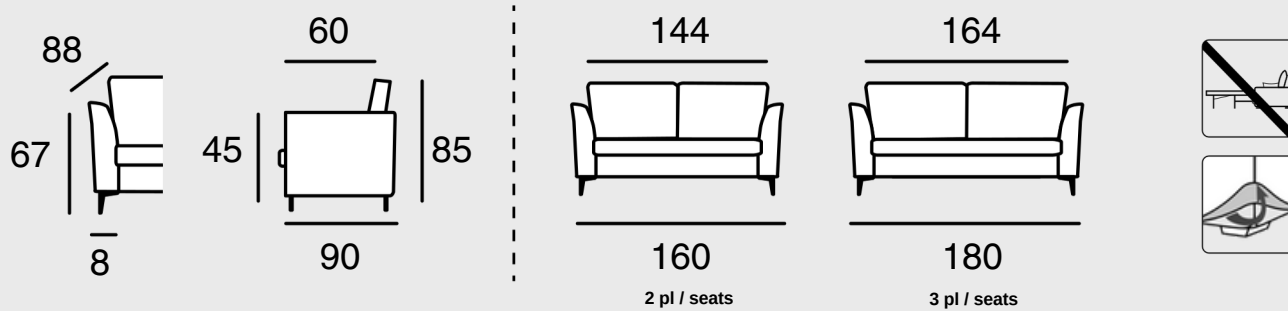

Frame: Solid wood, fiberpanels and particlepanels, topped with white foam cover. **Seat cushions:** Filled with HR foam 35 kg/m³ + HR foam 25 kg/m³. **Back cushions:** Filled with foam flakes. **Legs:** Wenge wood, black - height 13cm. **Removable covers.** Sofa bed option : 6 and 14cm mattress.

Structure : Bois massif, panneaux de fibres et panneaux de particules. Structure recouverte d'une housse en foamé blanc agrafée. **Assise :** Mousse Optimum HR 35 kg / m³ + HR 26 kg / m³. **Coussins de dos :** Remplissage flocons de mousse calibrés. **Pieds :** Métal, noir - hauteur 13 cm. **100% déhoussable.** Non convertible.

Frame: Solid wood, fiberpanels and particlepanels, topped with white foam cover. **Seat cushions:** Filled with HR foam 35 kg/m³ + HR foam 26 kg/m³. **Back cushions:** Filled with foam flakes. **Legs:** Metal, black - height 13cm. **Removable covers.** No sofa bed option.